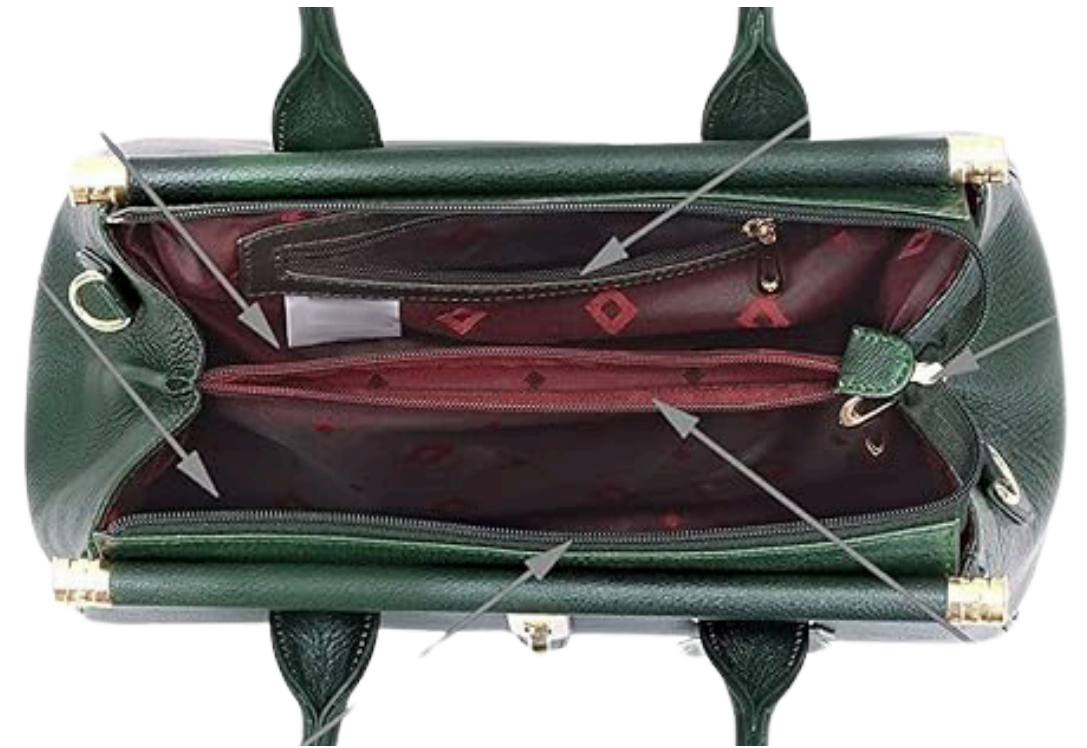

LEATHER HANDBAG

BACK ZIP POCKET

LEATHER HANDBAG

LEATHER HANDBAG

LEATHER HANDBAG

BACK ZIP POCKET

LEATHER HANDBAG

LEATHER HANDBAG

LEATHER HANDBAG

Bottom

Side

Model Height
160cm/5.24F

Front

Back

2 front pocket

Back pocket

2 Main pocket

2 side pocket

Inner pocket

LEATHER HANDBAG

LEATHER HANDBAG

LEATHER HANDBAG

LEATHER HANDBAG

LEATHER HANDBAG