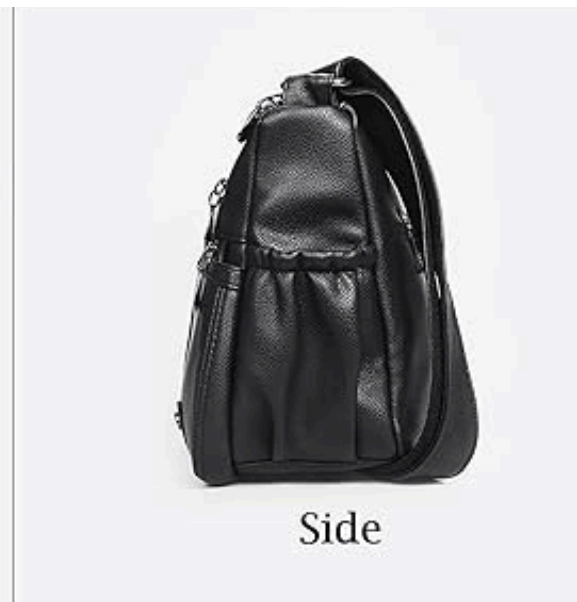

LEATHER HANDBAG

LEATHER HANDBAG

LEATHER HANDBAG

LEATHER HANDBAG

FRONT SHOW

SIDE SHOW

BACK SHOW

BOTTOM SHOW

LEATHER HANDBAG

BACK ZIP POCKET

LEATHER HANDBAG

LEATHER HANDBAG

LEATHER HANDBAG

BACK ZIP POCKET

LEATHER HANDBAG

LEATHER HANDBAG

LEATHER HANDBAG

Bottom

Side

Model Height
160cm/5.24F

Front

Back

2 front pocket

Back pocket