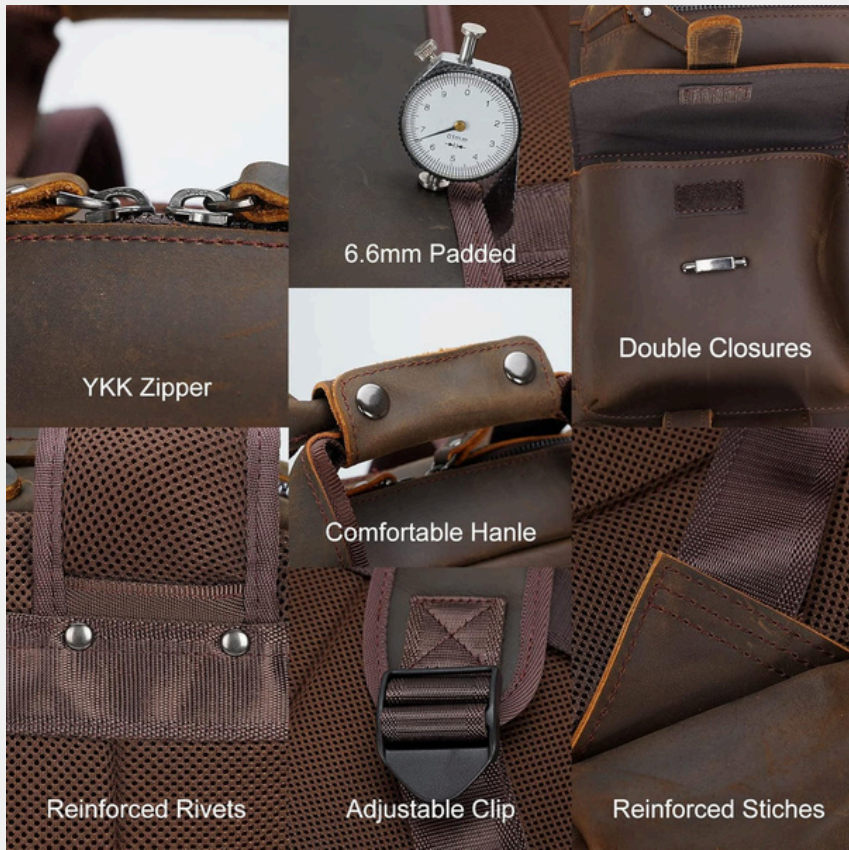

LEATHER BACKPACK

- 24 LITRES CAPACITY
- LAPTOP COMPATIBILITY
- PROFESSIONAL BAG FOR MEN WOMEN