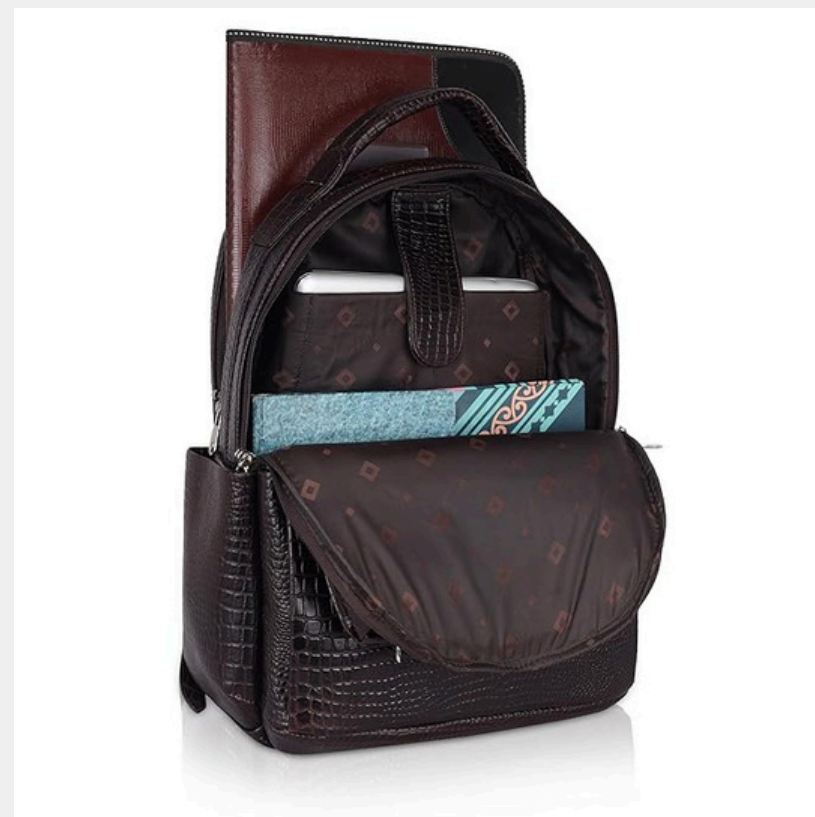

LEATHER BACKPACK

LEATHER EXECUTIVE OFFICE BACKPACK

- 24 LITRES CAPACITY
- LAPTOP COMPATIBILITY
- PROFESSIONAL BAG FOR MEN WOMEN

LEATHER EXECUTIVE OFFICE BACKPACK

- **24 LITRES CAPACITY**
- **LAPTOP COMPATIBILITY**
- **PROFESSIONAL BAG FOR MEN WOMEN**

LEATHER BACKPACK

- 24 LITRES CAPACITY
- LAPTOP COMPATIBILITY
- PROFESSIONAL BAG FOR MEN WOMEN

Luggage Strip

Functional Side Pockets

The well-designed side pockets are perfect for holding umbrellas and water bottles.

Padded Straps & Air Flow Mesh Back

Breathable back design keeps you safe from heat and sweat.

LEATHER BACKPACK

- 24 LITRES CAPACITY
- LAPTOP COMPATIBILITY
- PROFESSIONAL BAG FOR MEN WOMEN

LEATHER BACKPACK

Luggage Strap

This luggage strap allows you put the leather travel backpack on the suitcase handle, make your trip more convenient.

The breathable back design save you from hot and sweating.

Side pocket

- 24 LITRES CAPACITY
- LAPTOP COMPATIBILITY
- PROFESSIONAL BAG FOR MEN WOMEN