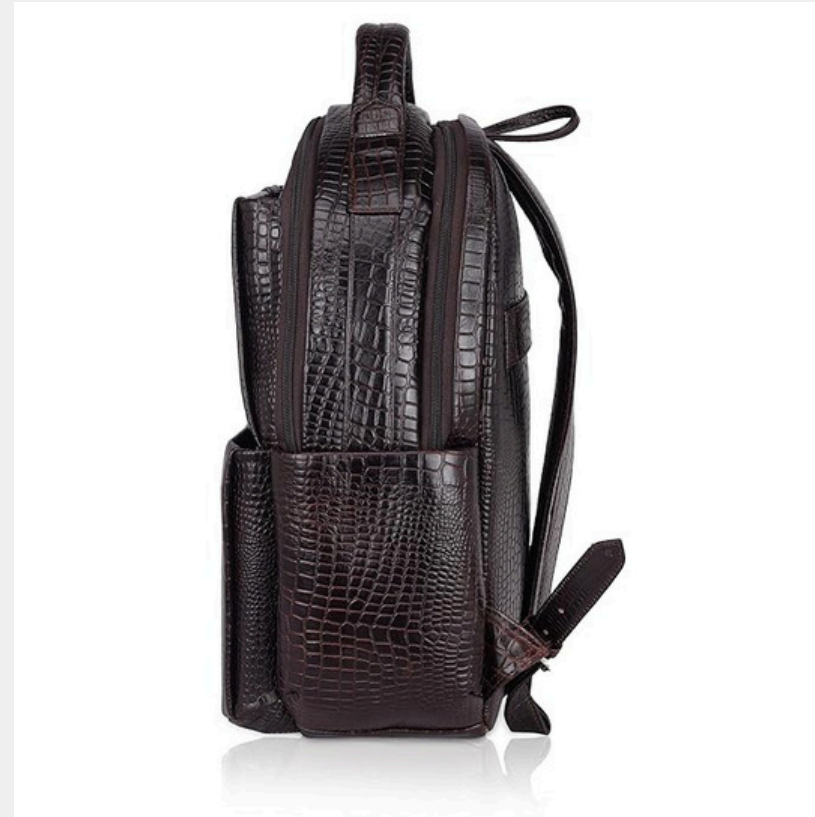

LEATHER BACKPACK

LEATHER EXECUTIVE OFFICE BACKPACK

- 24 LITRES CAPACITY
- LAPTOP COMPATIBILITY
- PROFESSIONAL BAG FOR MEN WOMEN

LEATHER EXECUTIVE OFFICE BACKPACK

- **24 LITRES CAPACITY**
- **LAPTOP COMPATIBILITY**
- **PROFESSIONAL BAG FOR MEN WOMEN**

LEATHER BACKPACK

- 24 LITRES CAPACITY
- LAPTOP COMPATIBILITY
- PROFESSIONAL BAG FOR MEN WOMEN

Luggage Strip

Functional Side Pockets

The well-designed side pockets are perfect for holding umbrellas and water bottles.

Padded Straps & Air Flow Mesh Back

Breathable back design keeps you safe from heat and sweat.

LEATHER BACKPACK

- 24 LITRES CAPACITY
- LAPTOP COMPATIBILITY
- PROFESSIONAL BAG FOR MEN WOMEN

LEATHER BACKPACK

Luggage Strap

This luggage strap allows you put the leather travel backpack on the suitcase handle, make your trip more convenient.

The breathable back design save you from hot and sweating.

Side pocket

- 24 LITRES CAPACITY
- LAPTOP COMPATIBILITY
- PROFESSIONAL BAG FOR MEN WOMEN