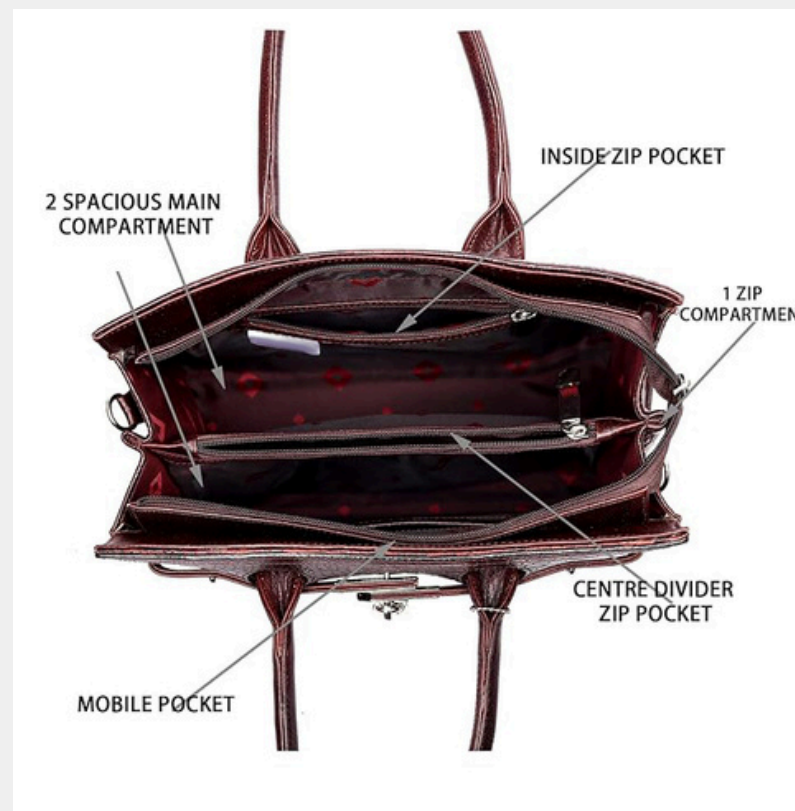

LEATHER HANDBAG