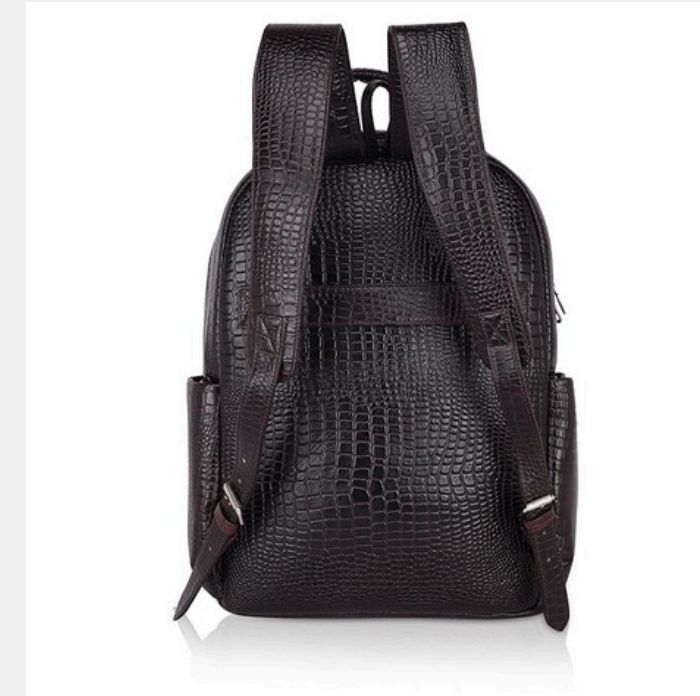

LEATHER BACKPACK

LEATHER EXECUTIVE OFFICE BACKPACK

- 24 LITRES CAPACITY
- LAPTOP COMPATIBILITY
- PROFESSIONAL BAG FOR MEN WOMEN

LEATHER EXECUTIVE OFFICE BACKPACK

- **24 LITRES CAPACITY**
- **LAPTOP COMPATIBILITY**
- **PROFESSIONAL BAG FOR MEN WOMEN**

LEATHER BACKPACK

- 24 LITRES CAPACITY
- LAPTOP COMPATIBILITY
- PROFESSIONAL BAG FOR MEN WOMEN

Luggage Strip

Functional Side Pockets

The well-designed side pockets are perfect for holding umbrellas and water bottles.

Padded Straps & Air Flow Mesh Back

Breathable back design keeps you safe from heat and sweat.

LEATHER BACKPACK

- 24 LITRES CAPACITY
- LAPTOP COMPATIBILITY
- PROFESSIONAL BAG FOR MEN WOMEN

LEATHER BACKPACK