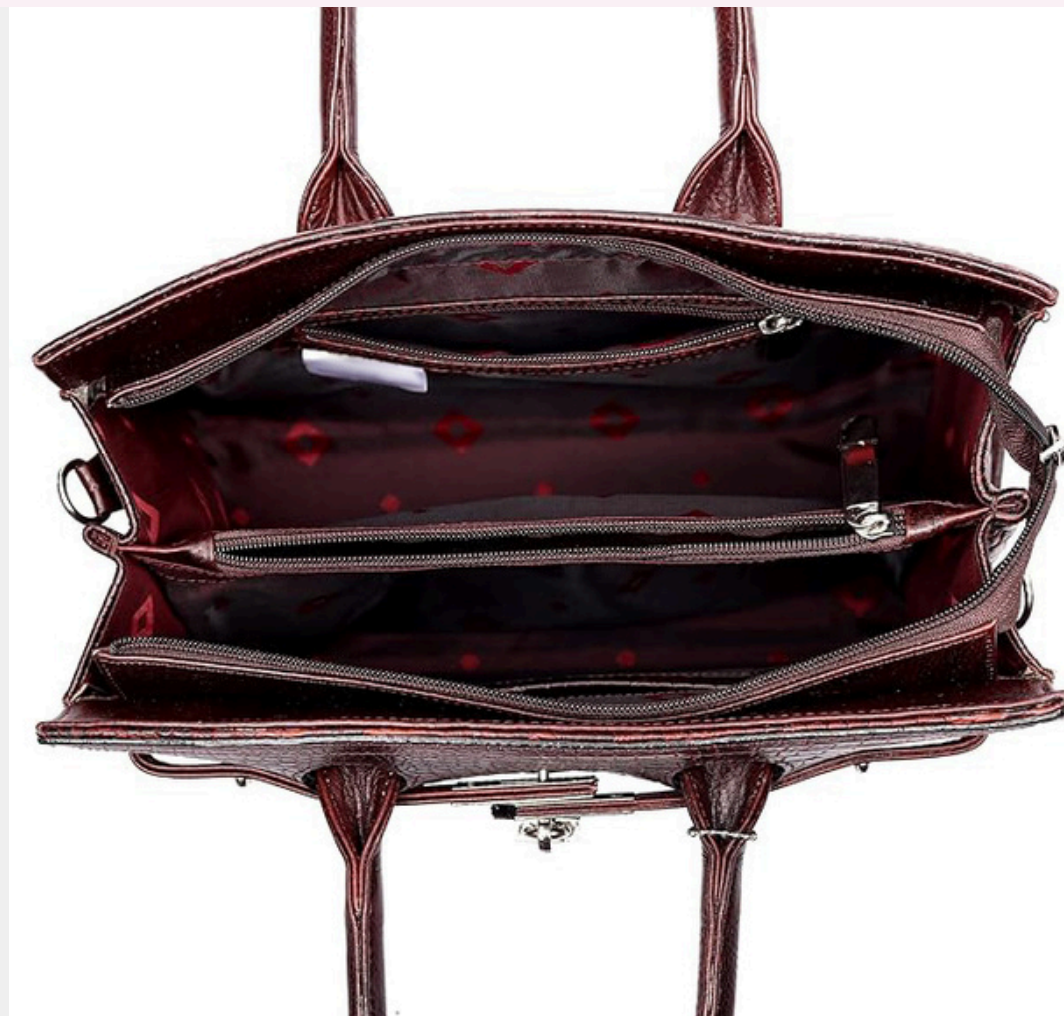

LEATHER HANDBAG