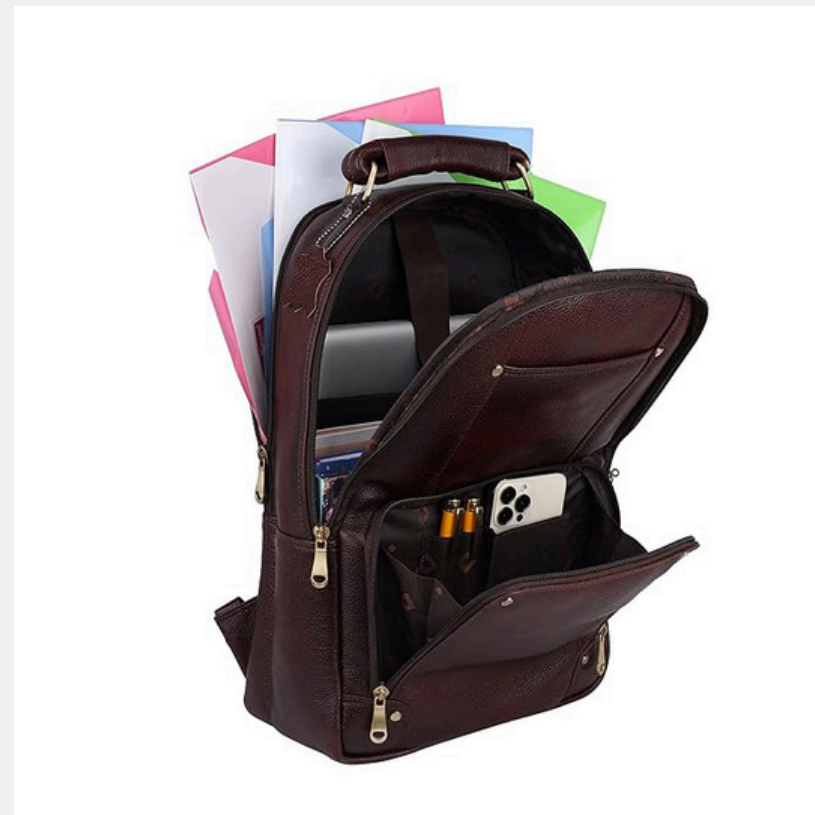

LEATHER BACKPACK

LEATHER EXECUTIVE OFFICE BACKPACK

- 24 LITRES CAPACITY
- LAPTOP COMPATIBILITY
- PROFESSIONAL BAG FOR MEN WOMEN

LEATHER EXECUTIVE OFFICE BACKPACK

- **24 LITRES CAPACITY**
- **LAPTOP COMPATIBILITY**
- **PROFESSIONAL BAG FOR MEN WOMEN**

LEATHER BACKPACK

- 24 LITRES CAPACITY
- LAPTOP COMPATIBILITY
- PROFESSIONAL BAG FOR MEN WOMEN

Luggage Strip

Functional Side Pockets

The well-designed side pockets are perfect for holding umbrellas and water bottles.

Padded Straps & Air Flow Mesh Back

Breathable back design keeps you safe from heat and sweat.

LEATHER BACKPACK

- 24 LITRES CAPACITY
- LAPTOP COMPATIBILITY
- PROFESSIONAL BAG FOR MEN WOMEN

LEATHER BACKPACK

Luggage Strap

This luggage strap allows you put the leather travel backpack on the suitcase handle, make your trip more convenient.

The breathable back design save you from hot and sweating.

Side pocket

- 24 LITRES CAPACITY
- LAPTOP COMPATIBILITY
- PROFESSIONAL BAG FOR MEN WOMEN