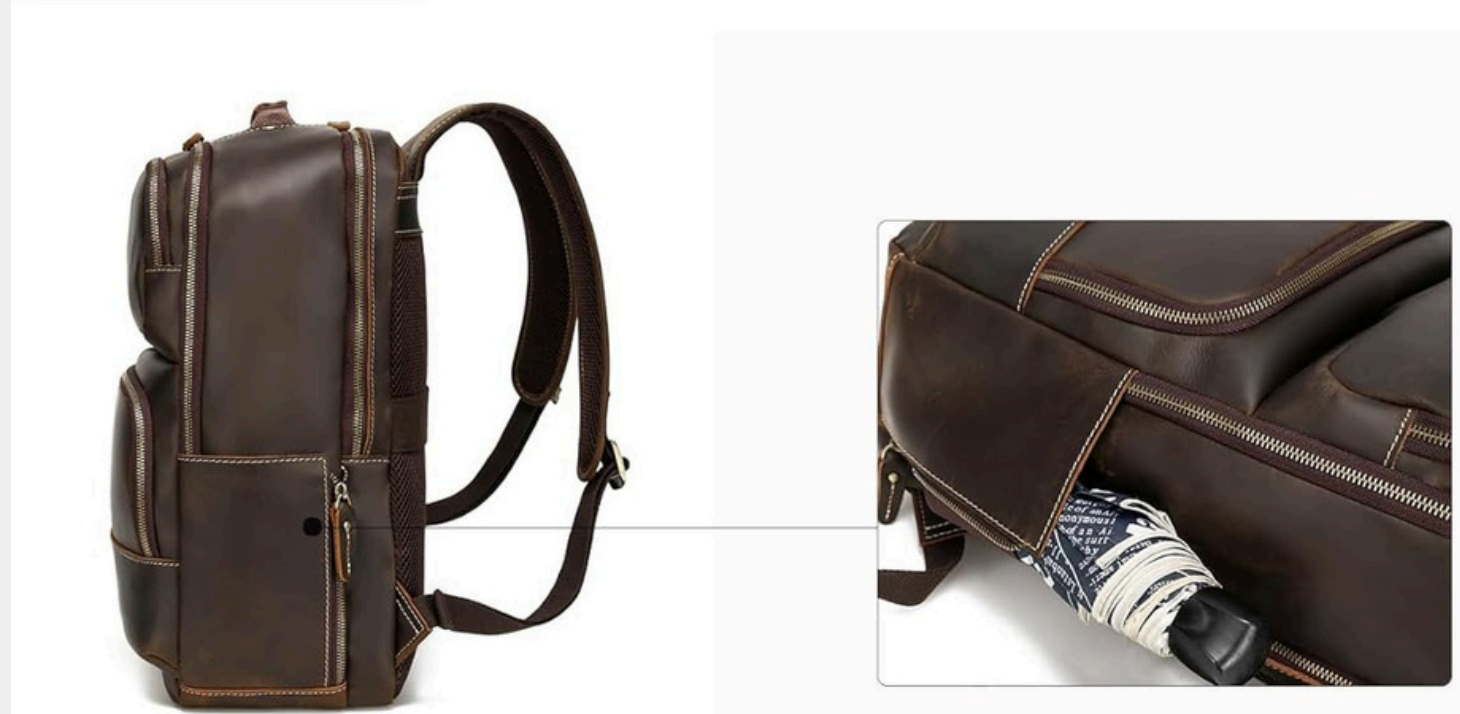

Luggage Strap

This luggage strap allows you put the leather travel backpack on the suitcase handle, make your trip more convenient.

The breathable back design save you from hot and sweating.

Side pocket

- 24 LITRES CAPACITY
- LAPTOP COMPATIBILITY
- PROFESSIONAL BAG FOR MEN WOMEN